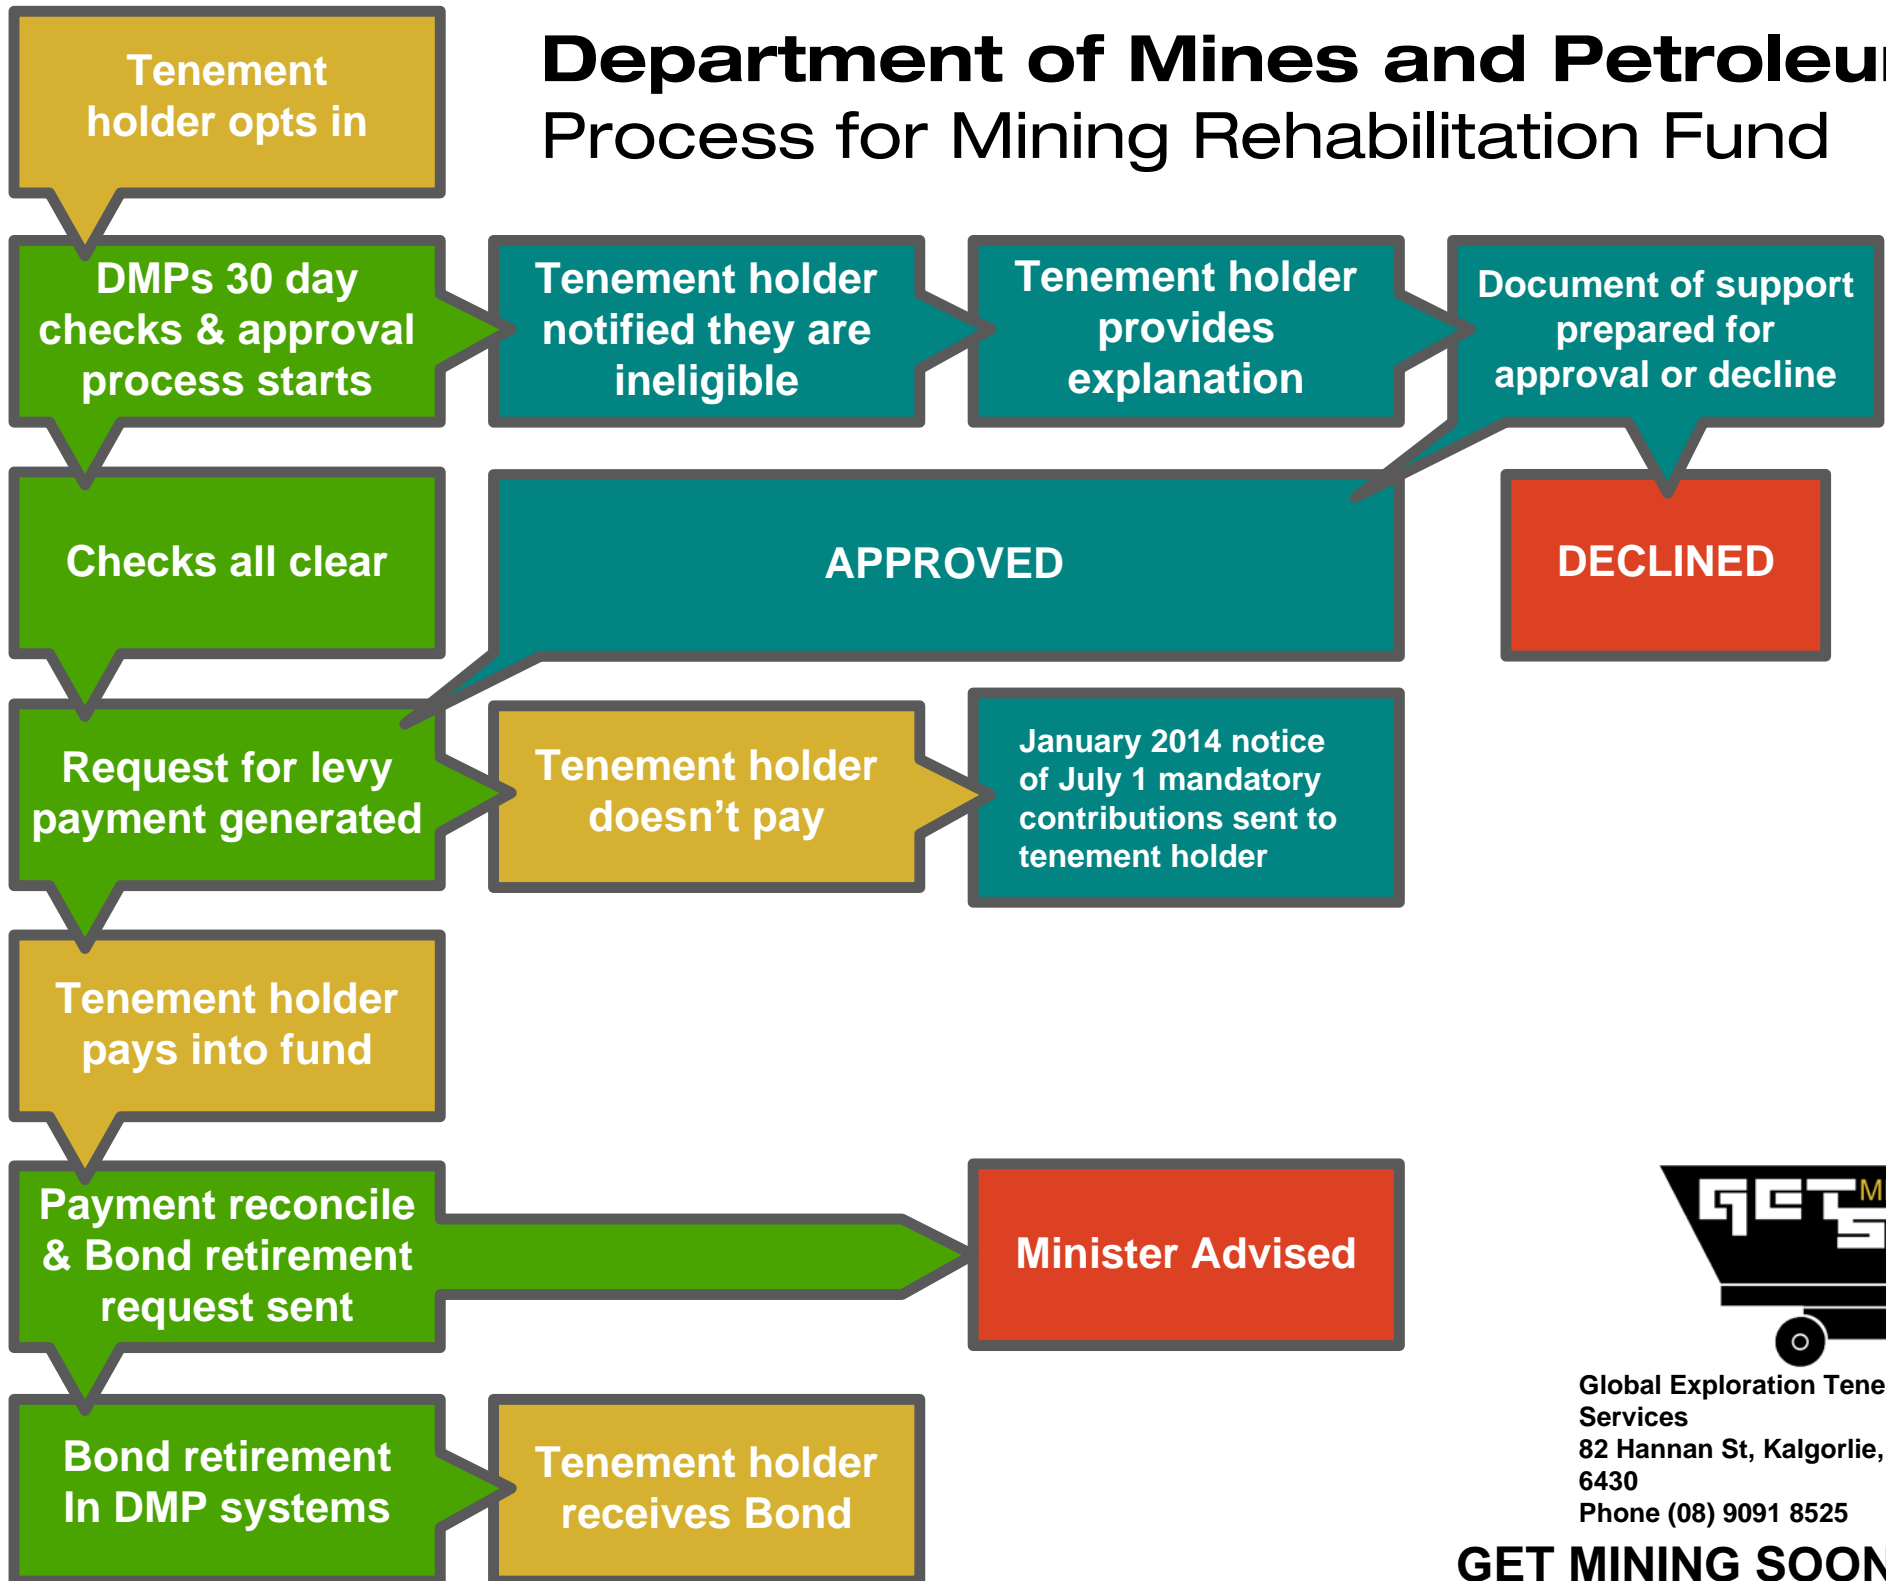

Department of Mines and Petroleum Process for Mining Rehabilitation Fund

Global Exploration Tenement
Services
82 Hannan St, Kalgorlie, WA
6430
Phone (08) 9091 8525

GET MINING SOONER